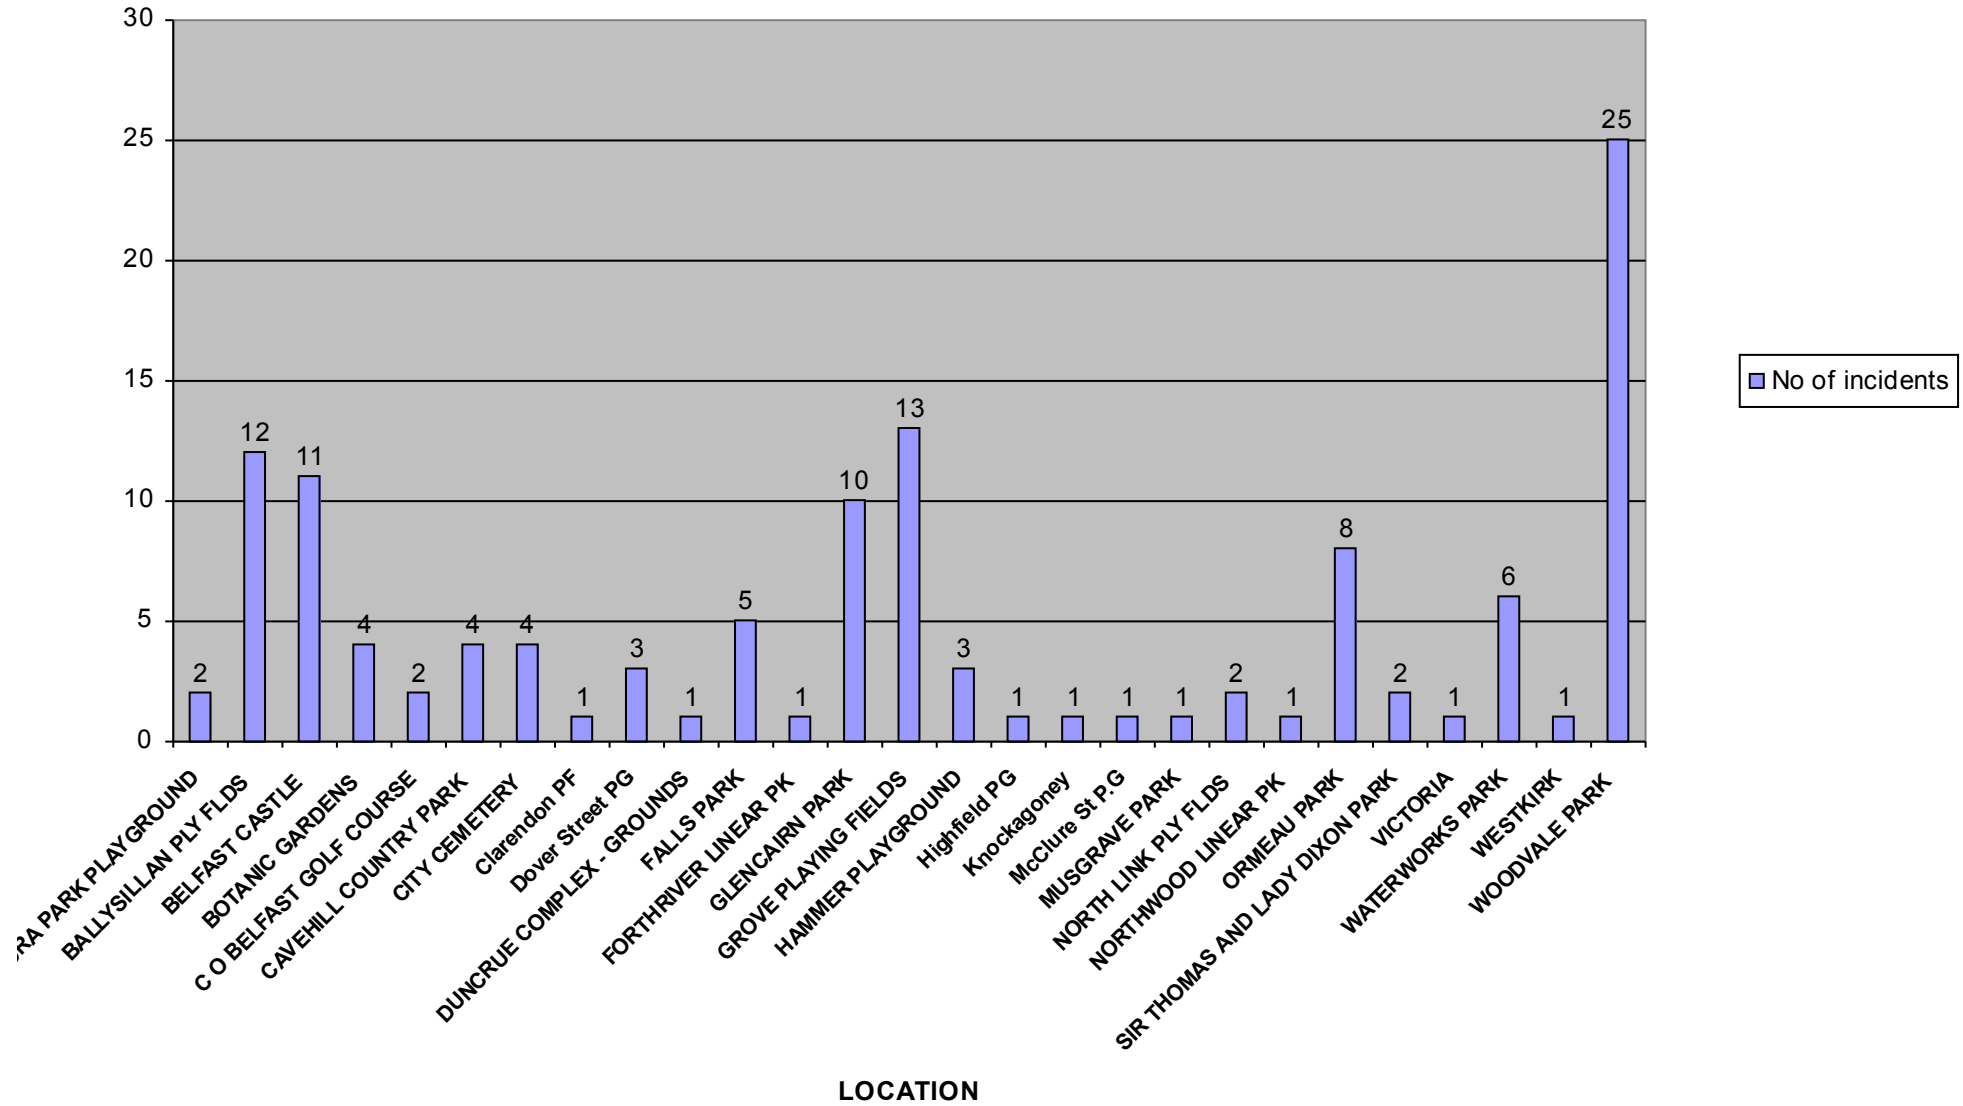

No of incidents of vandalism Jan - Mar 2010

Location	No of incidents
ALEXANDRA PARK PLAYGROUND	2
BALLYSILLAN PLY FLDS	12
BELFAST CASTLE	11
BOTANIC GARDENS	4
C O BELFAST GOLF COURSE	2
CAVEHILL COUNTRY PARK	4
CITY CEMETERY	4
Clarendon PF	1
Dover Street PG	3
DUNCRUE COMPLEX - GROUNDS	1
FALLS PARK	5
FORTHRIVER LINEAR PK	1
GLENCAIRN PARK	10
GROVE PLAYING FIELDS	13
HAMMER PLAYGROUND	3
Highfield PG	1
Knockagoney	1
McClure St P.G	1
MUSGRAVE PARK	1
NORTH LINK PLY FLDS	2
NORTHWOOD LINEAR PK	1
ORMEAU PARK	8
SIR THOMAS AND LADY DIXON PARK	2
VICTORIA	1
WATERWORKS PARK	6
WESTKIRK	1
WOODVALE PARK	25
	126